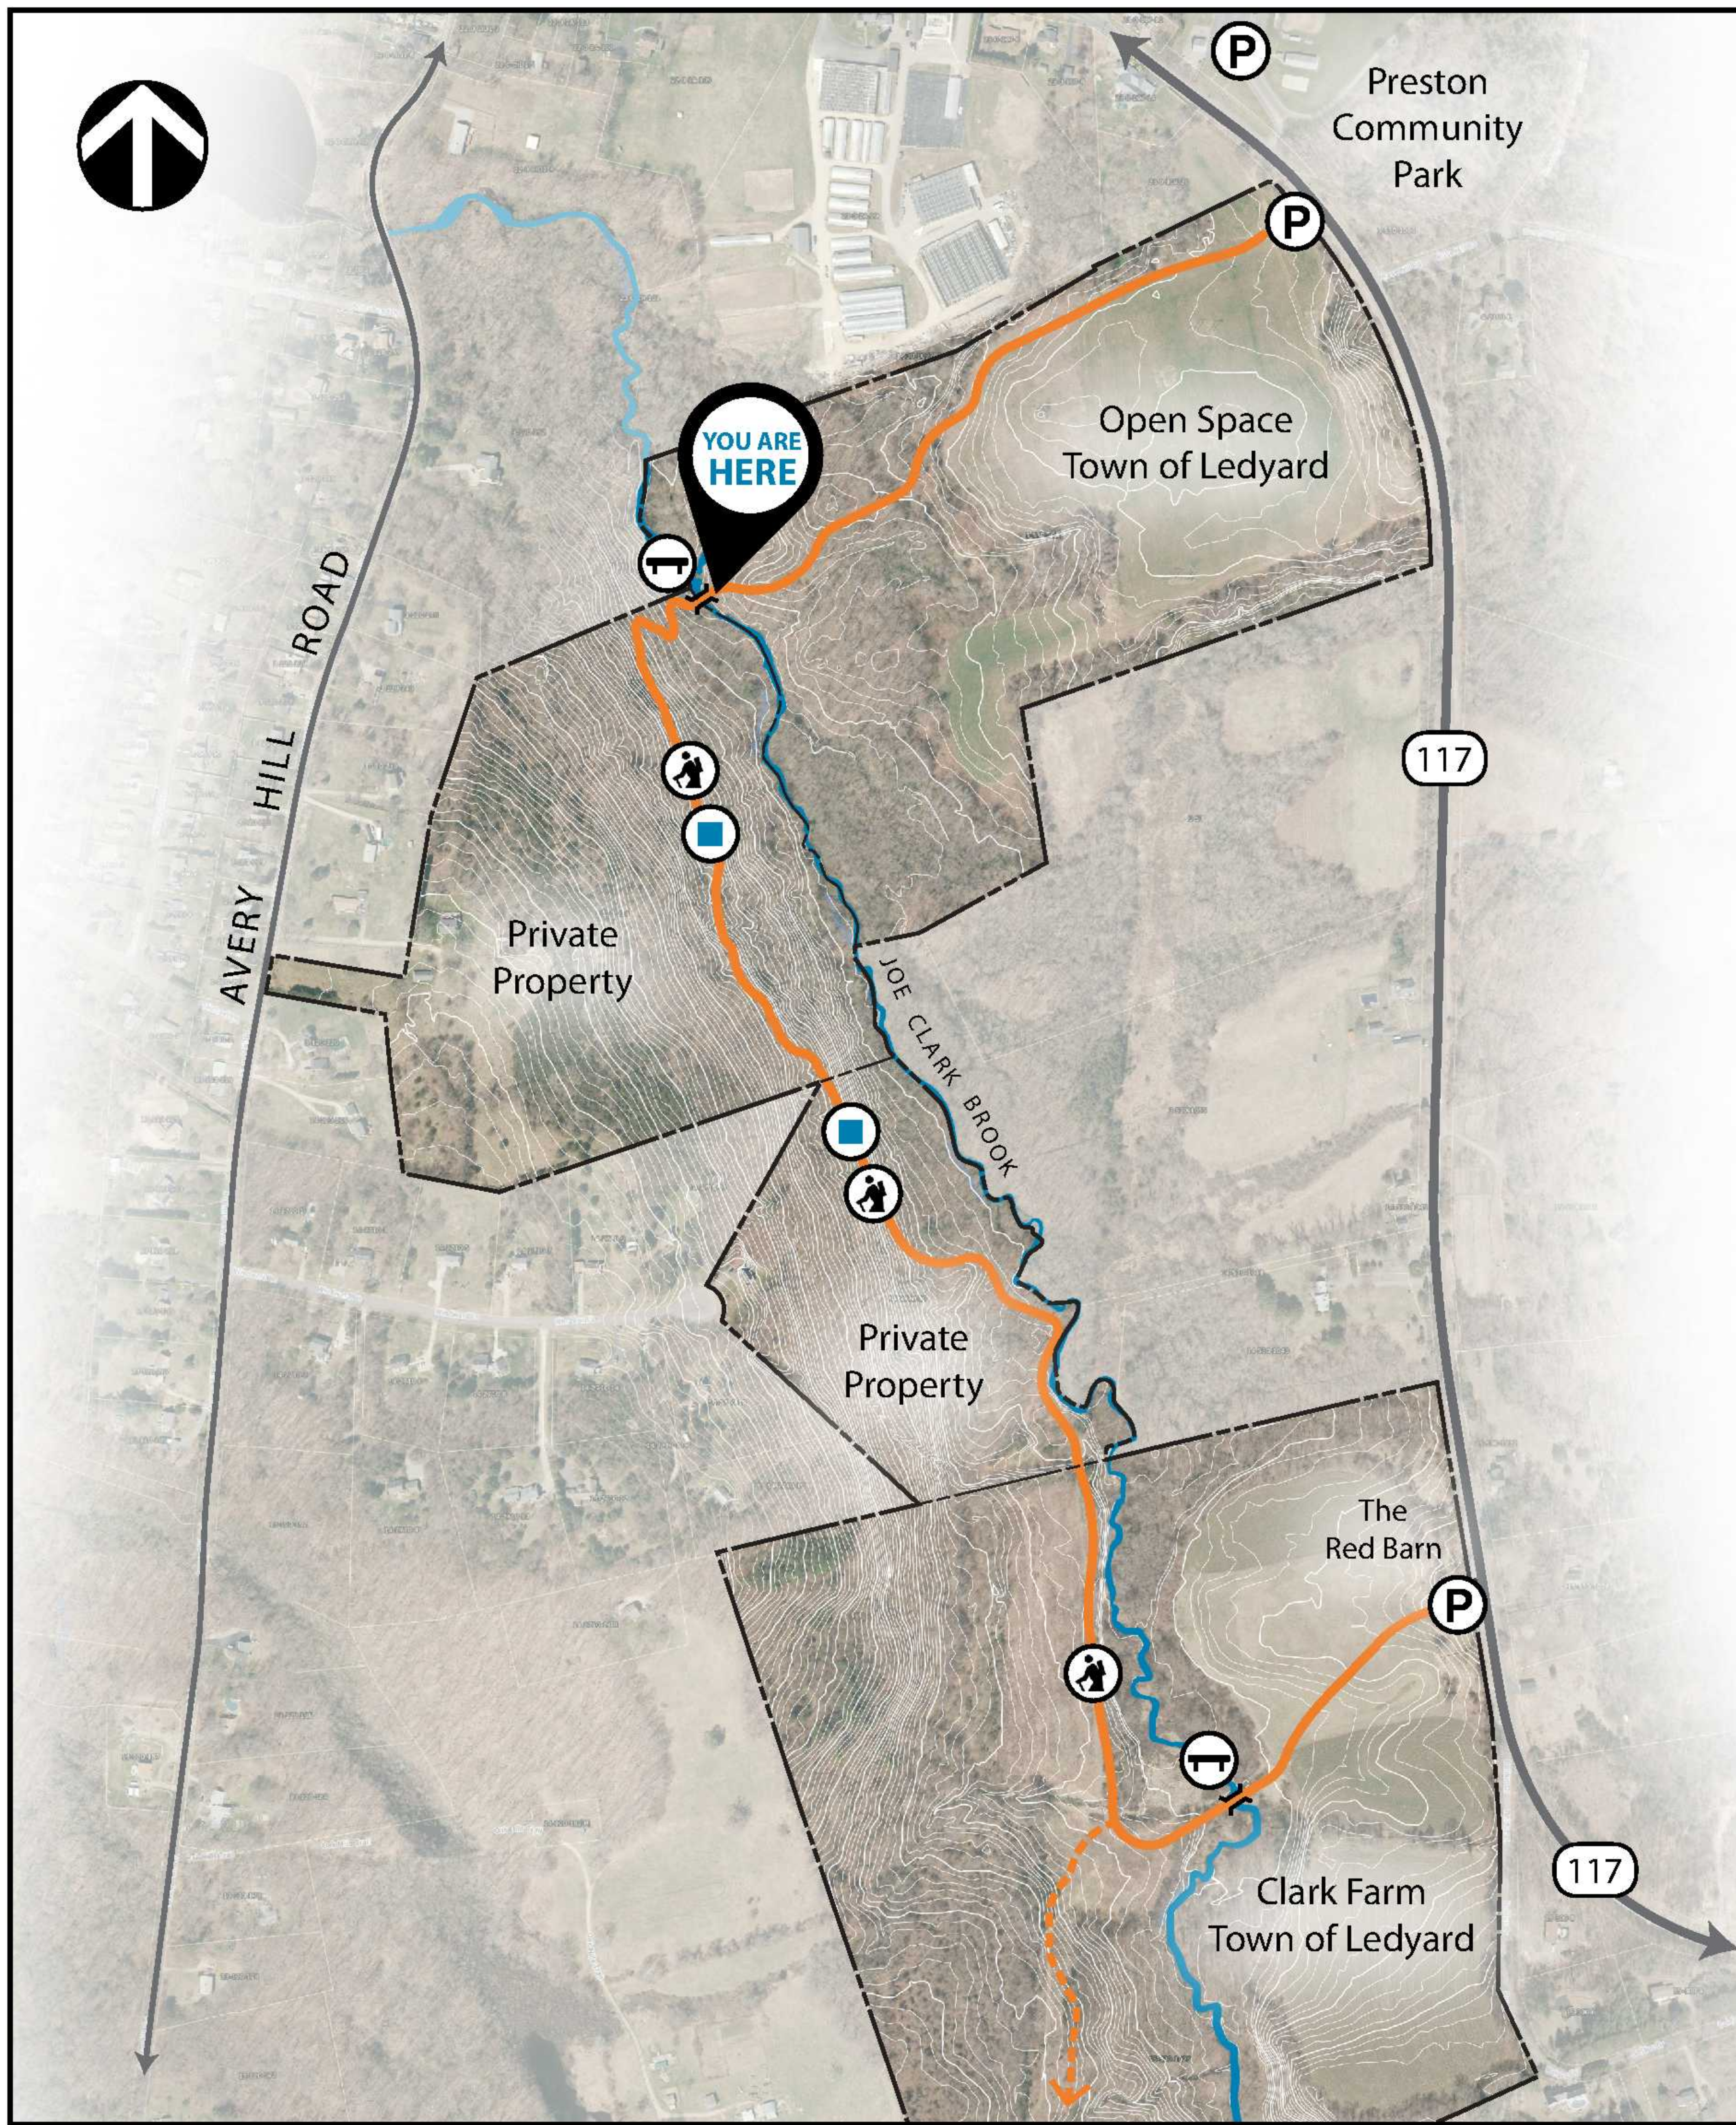

# TRI TOWN TRAIL

## LEDYARD - Phase 1

### Map Legend:

-  Trail
-  Future Trail
-  Property Boundary
-  Foot Bridge
-  Hiking
-  Challenging Terrain
-  Parking
-  Scenic Rest Area